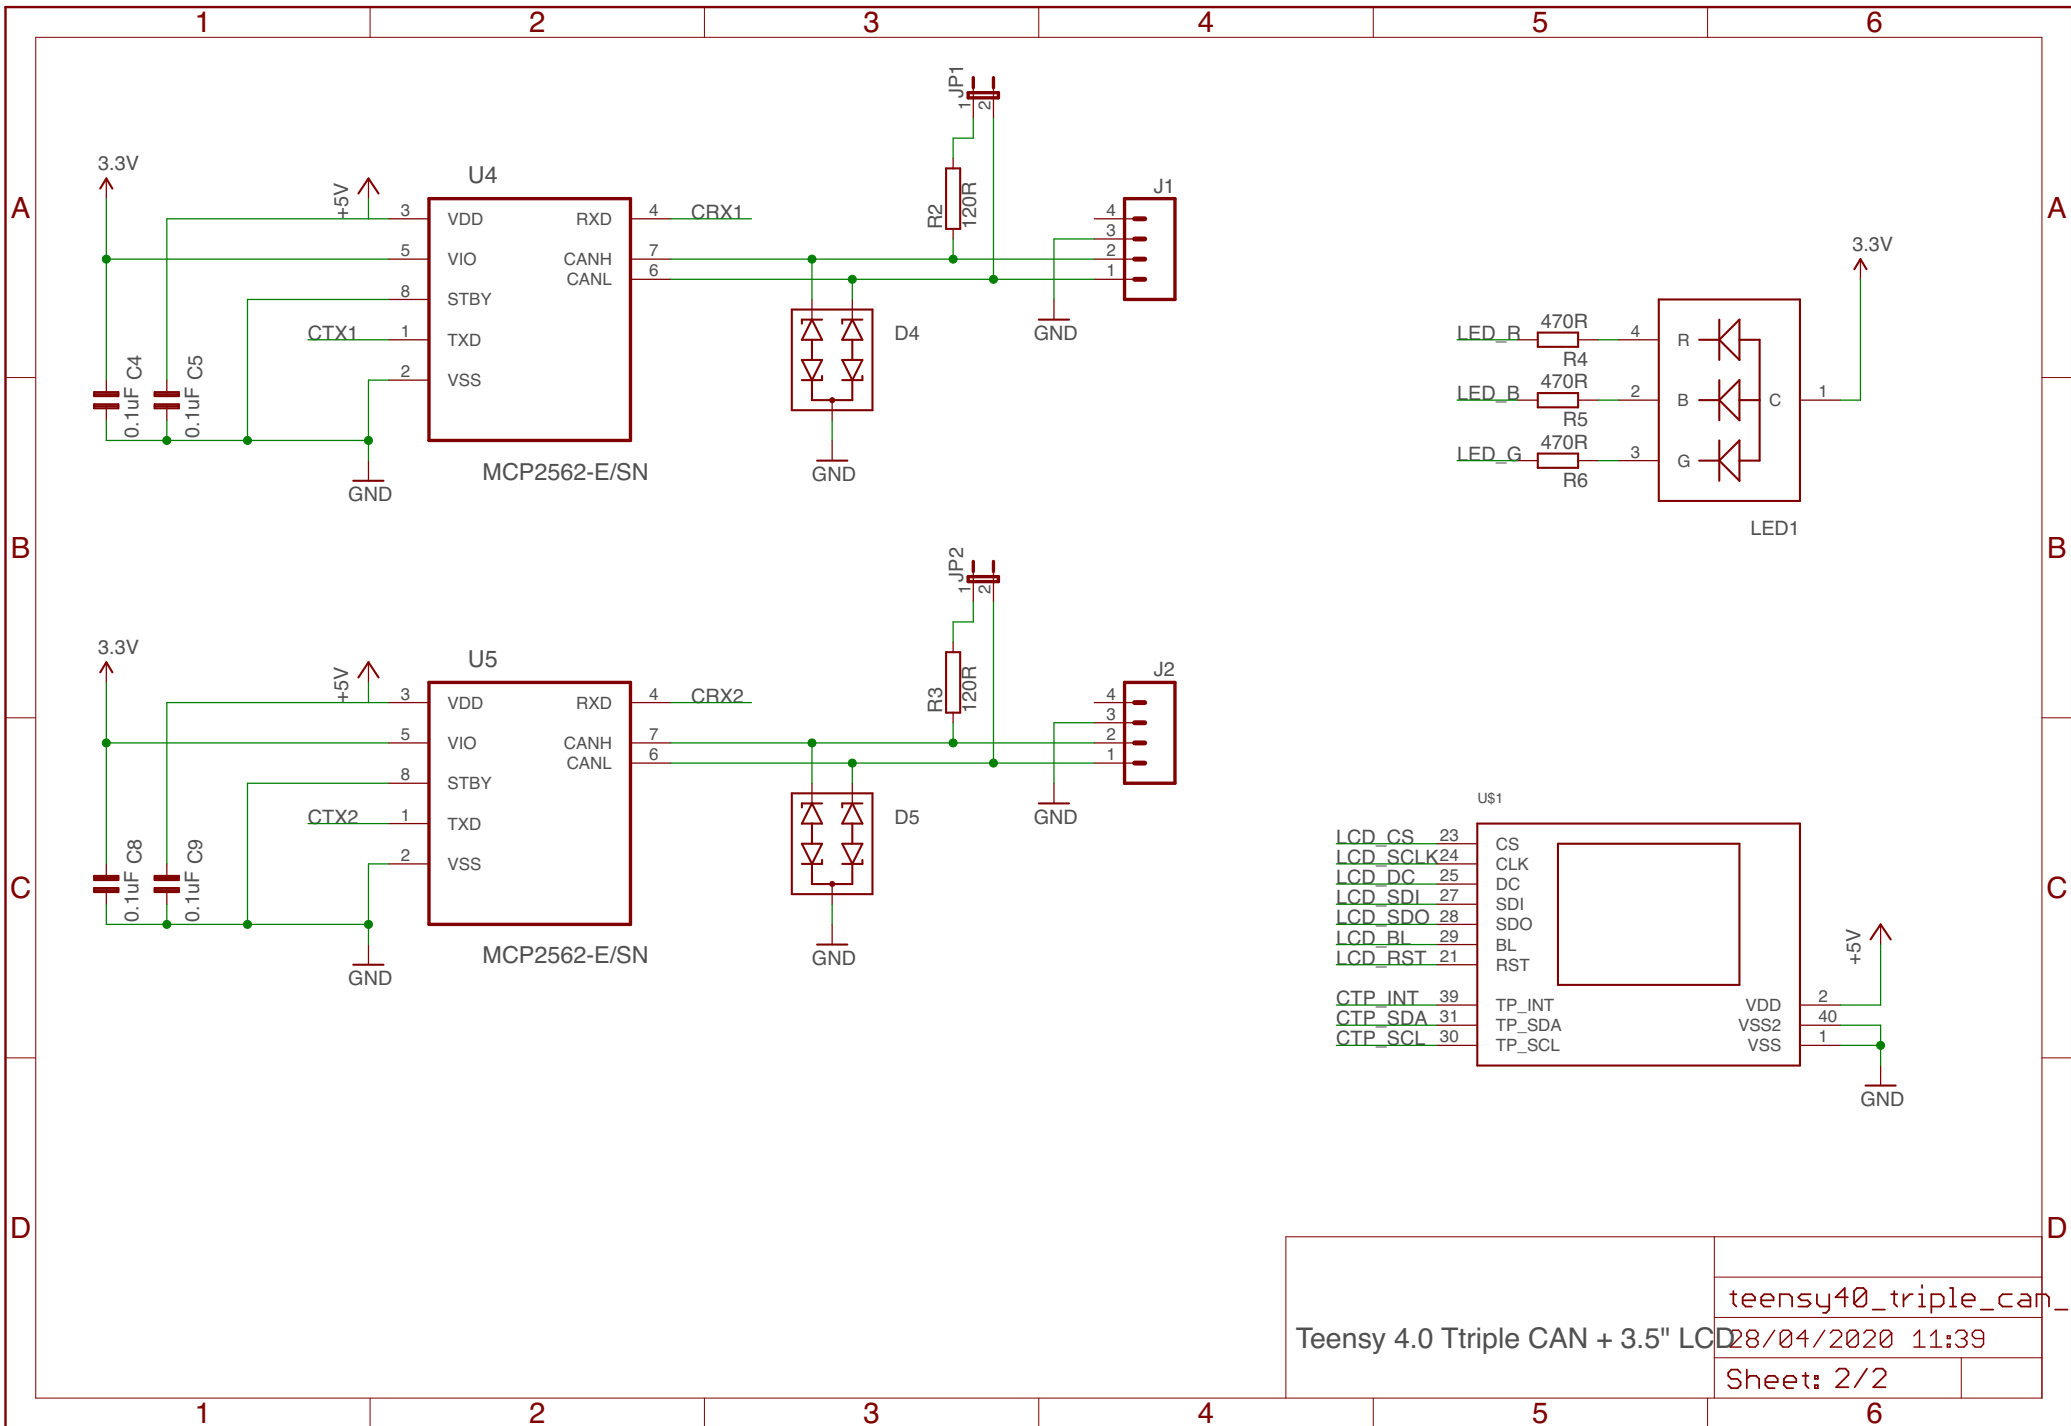

Teensy 4.0 Triple CAN + 3.5" LCD Teensy40_triple_can_35LCD_

www.skpang.co.uk

28/04/2020 11:39

Sheet: 1/2

Rev D

_rev_B

_rev_B