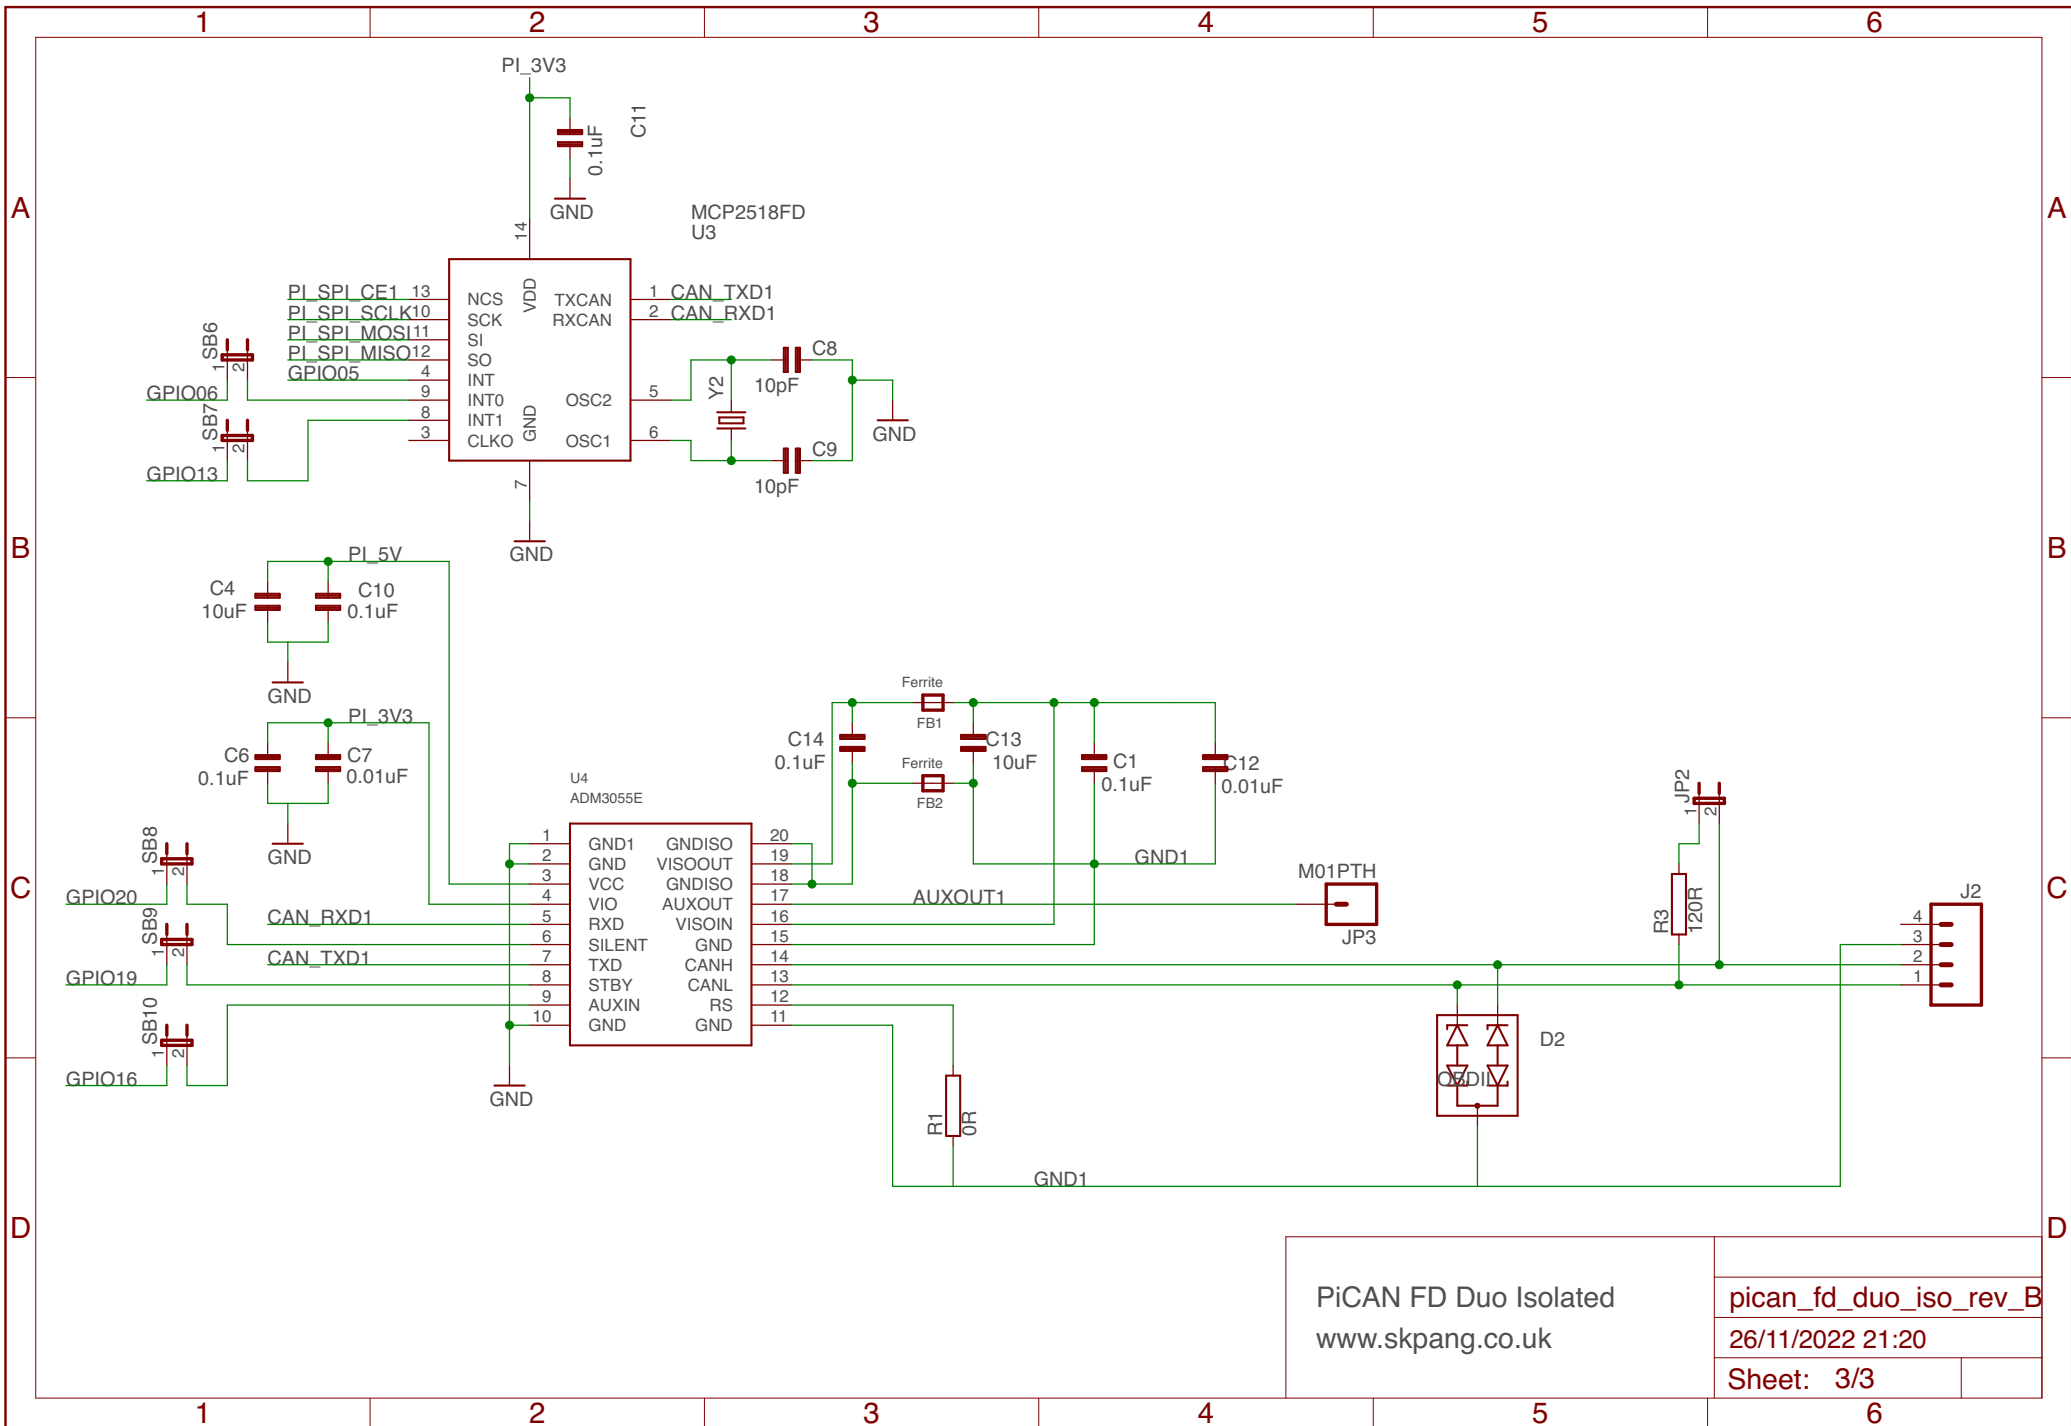

PiCAN FD Duo Isolated  
www.skpang.co.uk

pican_fd_duo_iso_rev_B	
26/11/2022 21:20	
Sheet: 1/3	Rev B

PiCAN FD Duo Isolated  
[www.skpang.co.uk](http://www.skpang.co.uk)

pican\_fd\_duo\_iso\_rev\_B  
 26/11/2022 21:20  
 Sheet: 2/3