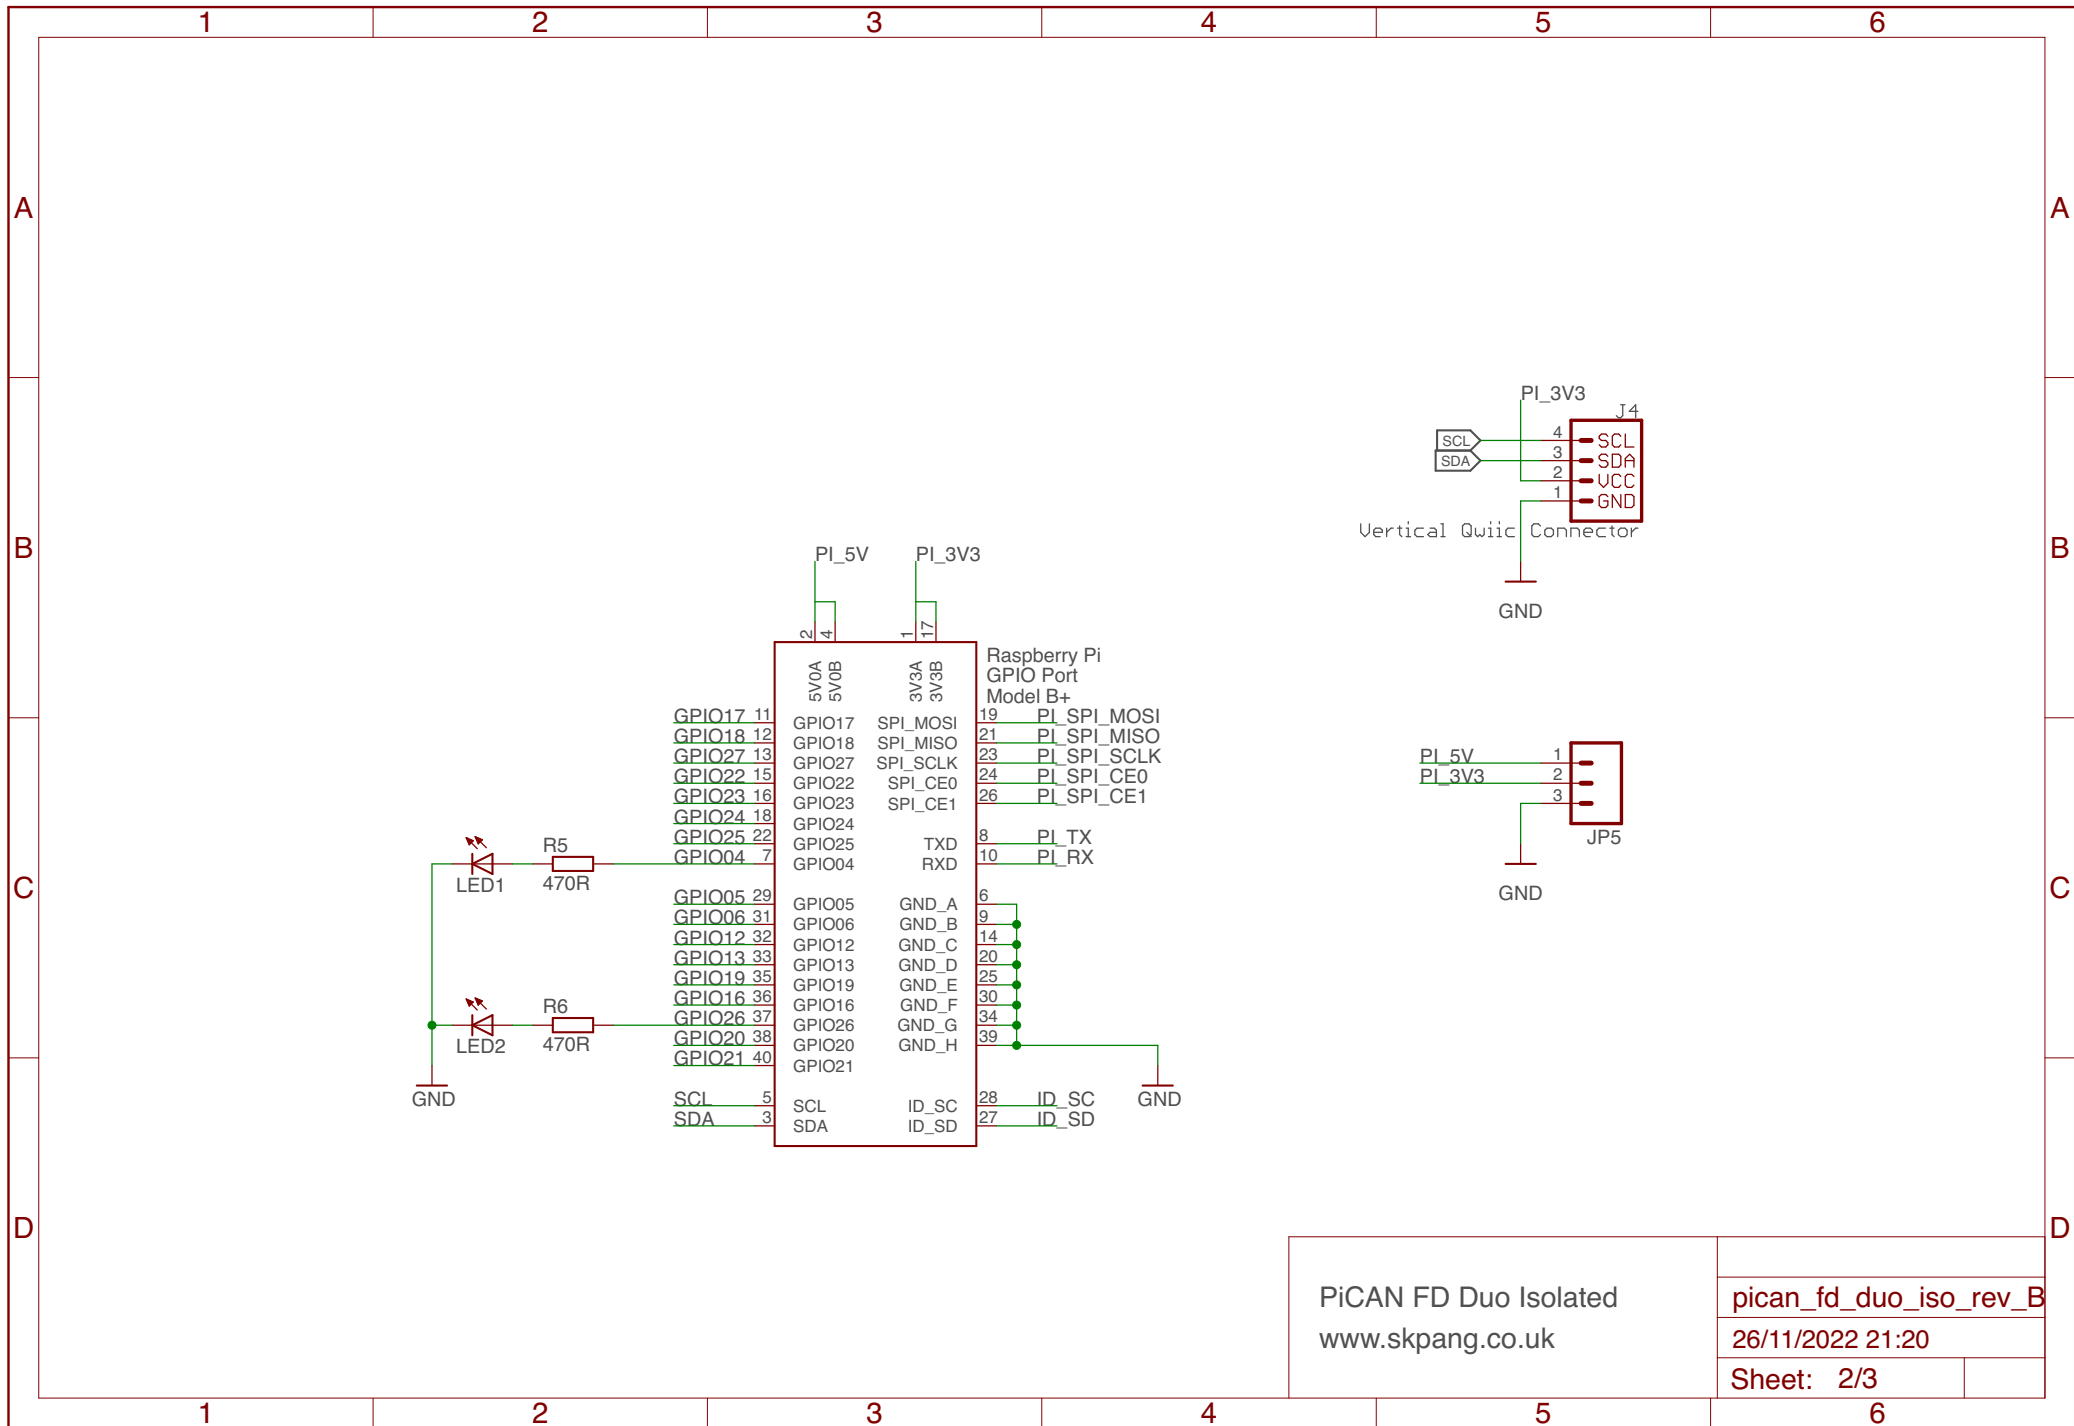

PiCAN FD Duo Isolated  
www.skpang.co.uk

pican_fd_duo_iso_rev_B	
26/11/2022 21:20	
Sheet: 1/3	Rev B

PiCAN FD Duo Isolated  
[www.skpang.co.uk](http://www.skpang.co.uk)

pican\_fd\_duo\_iso\_rev\_B  
 26/11/2022 21:20  
 Sheet: 2/3