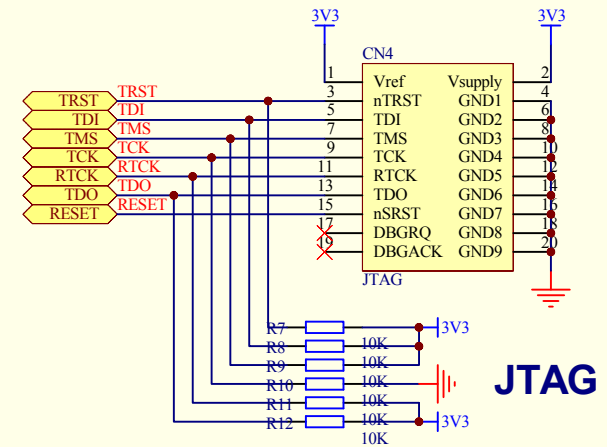

www.PowerMCU.com

Designed by HAOYU Electroni

HAOYU ELECTRONICS

Designed by HAOYU Electronics

www.PowerMCU.com

SD_CARD

Power

JTAG

USER_KEY

LEDs

LCD

Designed by HAOYU Electronics

www.PowerMCU.com

USB Host/Device

USB to UART

Designed by HAOYU Electronics