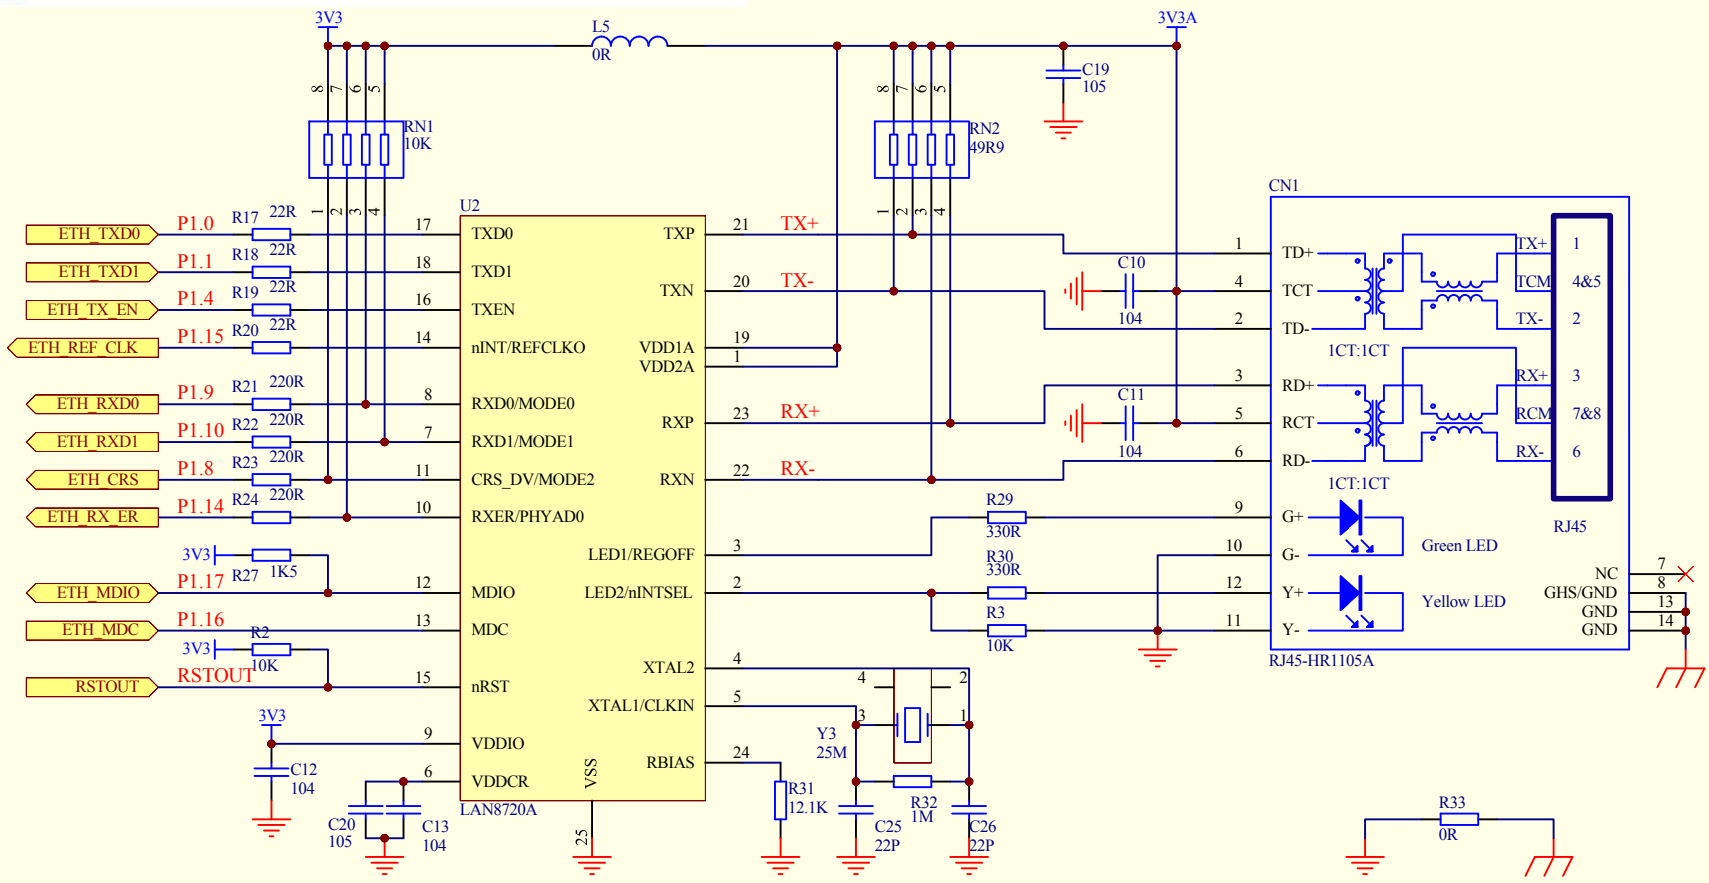

www.PowerMCU.com

Designed by HAOYU Electroni

HAOYU ELECTRONICS

Designed by HAOYU Electronics

www.PowerMCU.com

SD_CARD

Power

JTAG