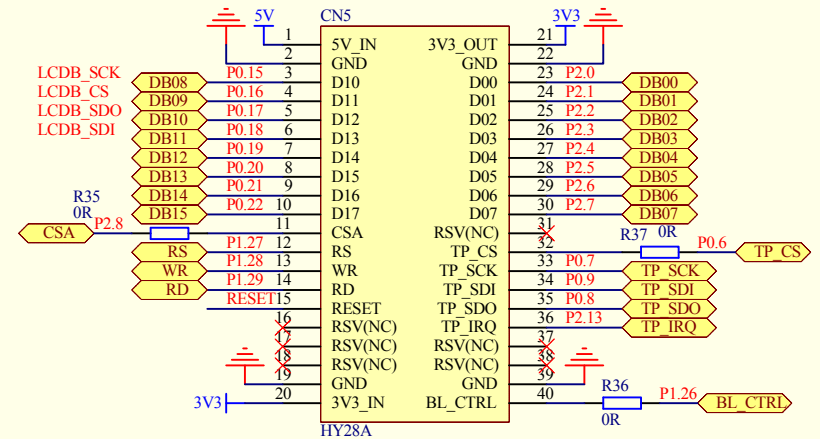

Designed by HAOYU Electronics

www.PowerMCU.com