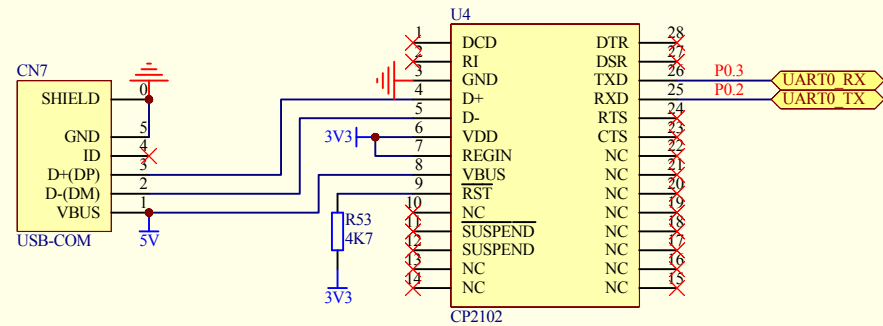

USER_KEY

LEDs

LCD

Designed by HAOYU Electronics

www.PowerMCU.com

USB Host/Device

USB to UART

Designed by HAOYU Electronics