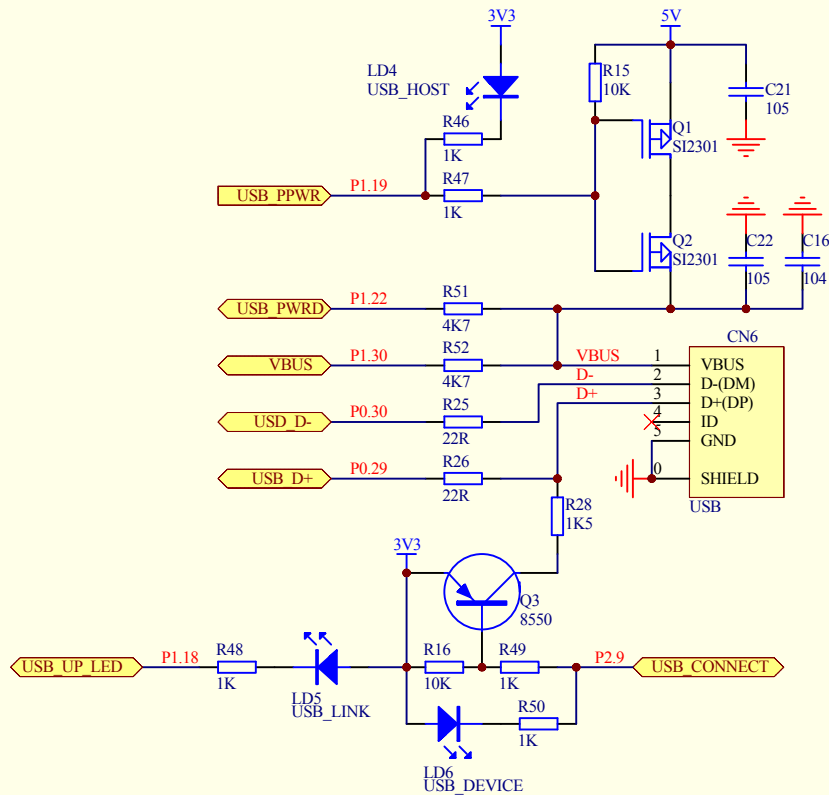

USER_KEY

LEDs

LCD

Designed by HAOYU Electronics

www.PowerMCU.com

USB Host/Device

USB to UART

Designed by HAOYU Electronics